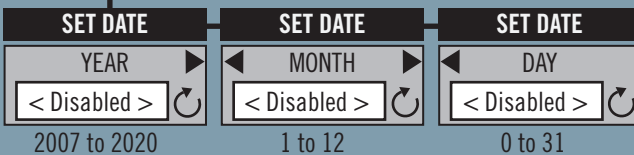

## BUILD 20.1.3

© 2008-2009 XL Films, Ltd.

www.xlfilms.tv

See System Menu Map Pt 3

See System Menu Map Pt 3

RECORD  
MAGNIFY  
AUTO WB  
COLOR  
VIEW RAW

METER  
RAMP  
TIMELAPSE  
ZEBRA 1  
ZEBRA 2

+ VOLUME 1  
- VOLUME 1  
+ VOLUME 2  
- VOLUME 2

+ ISO  
- ISO  
+ SHUTTER  
- SHUTTER

**SYSTEM**

AUTO  
 VARIABLE < 50° F  
 HOT - 86° F to 104° F  
 STANDARD < 86° F  
 QUIET < 72° F  
 SILENT < 60° F

**RED ONE SYSTEM MENU MAP Pt. 3**  
**BUILD 20.1.3**