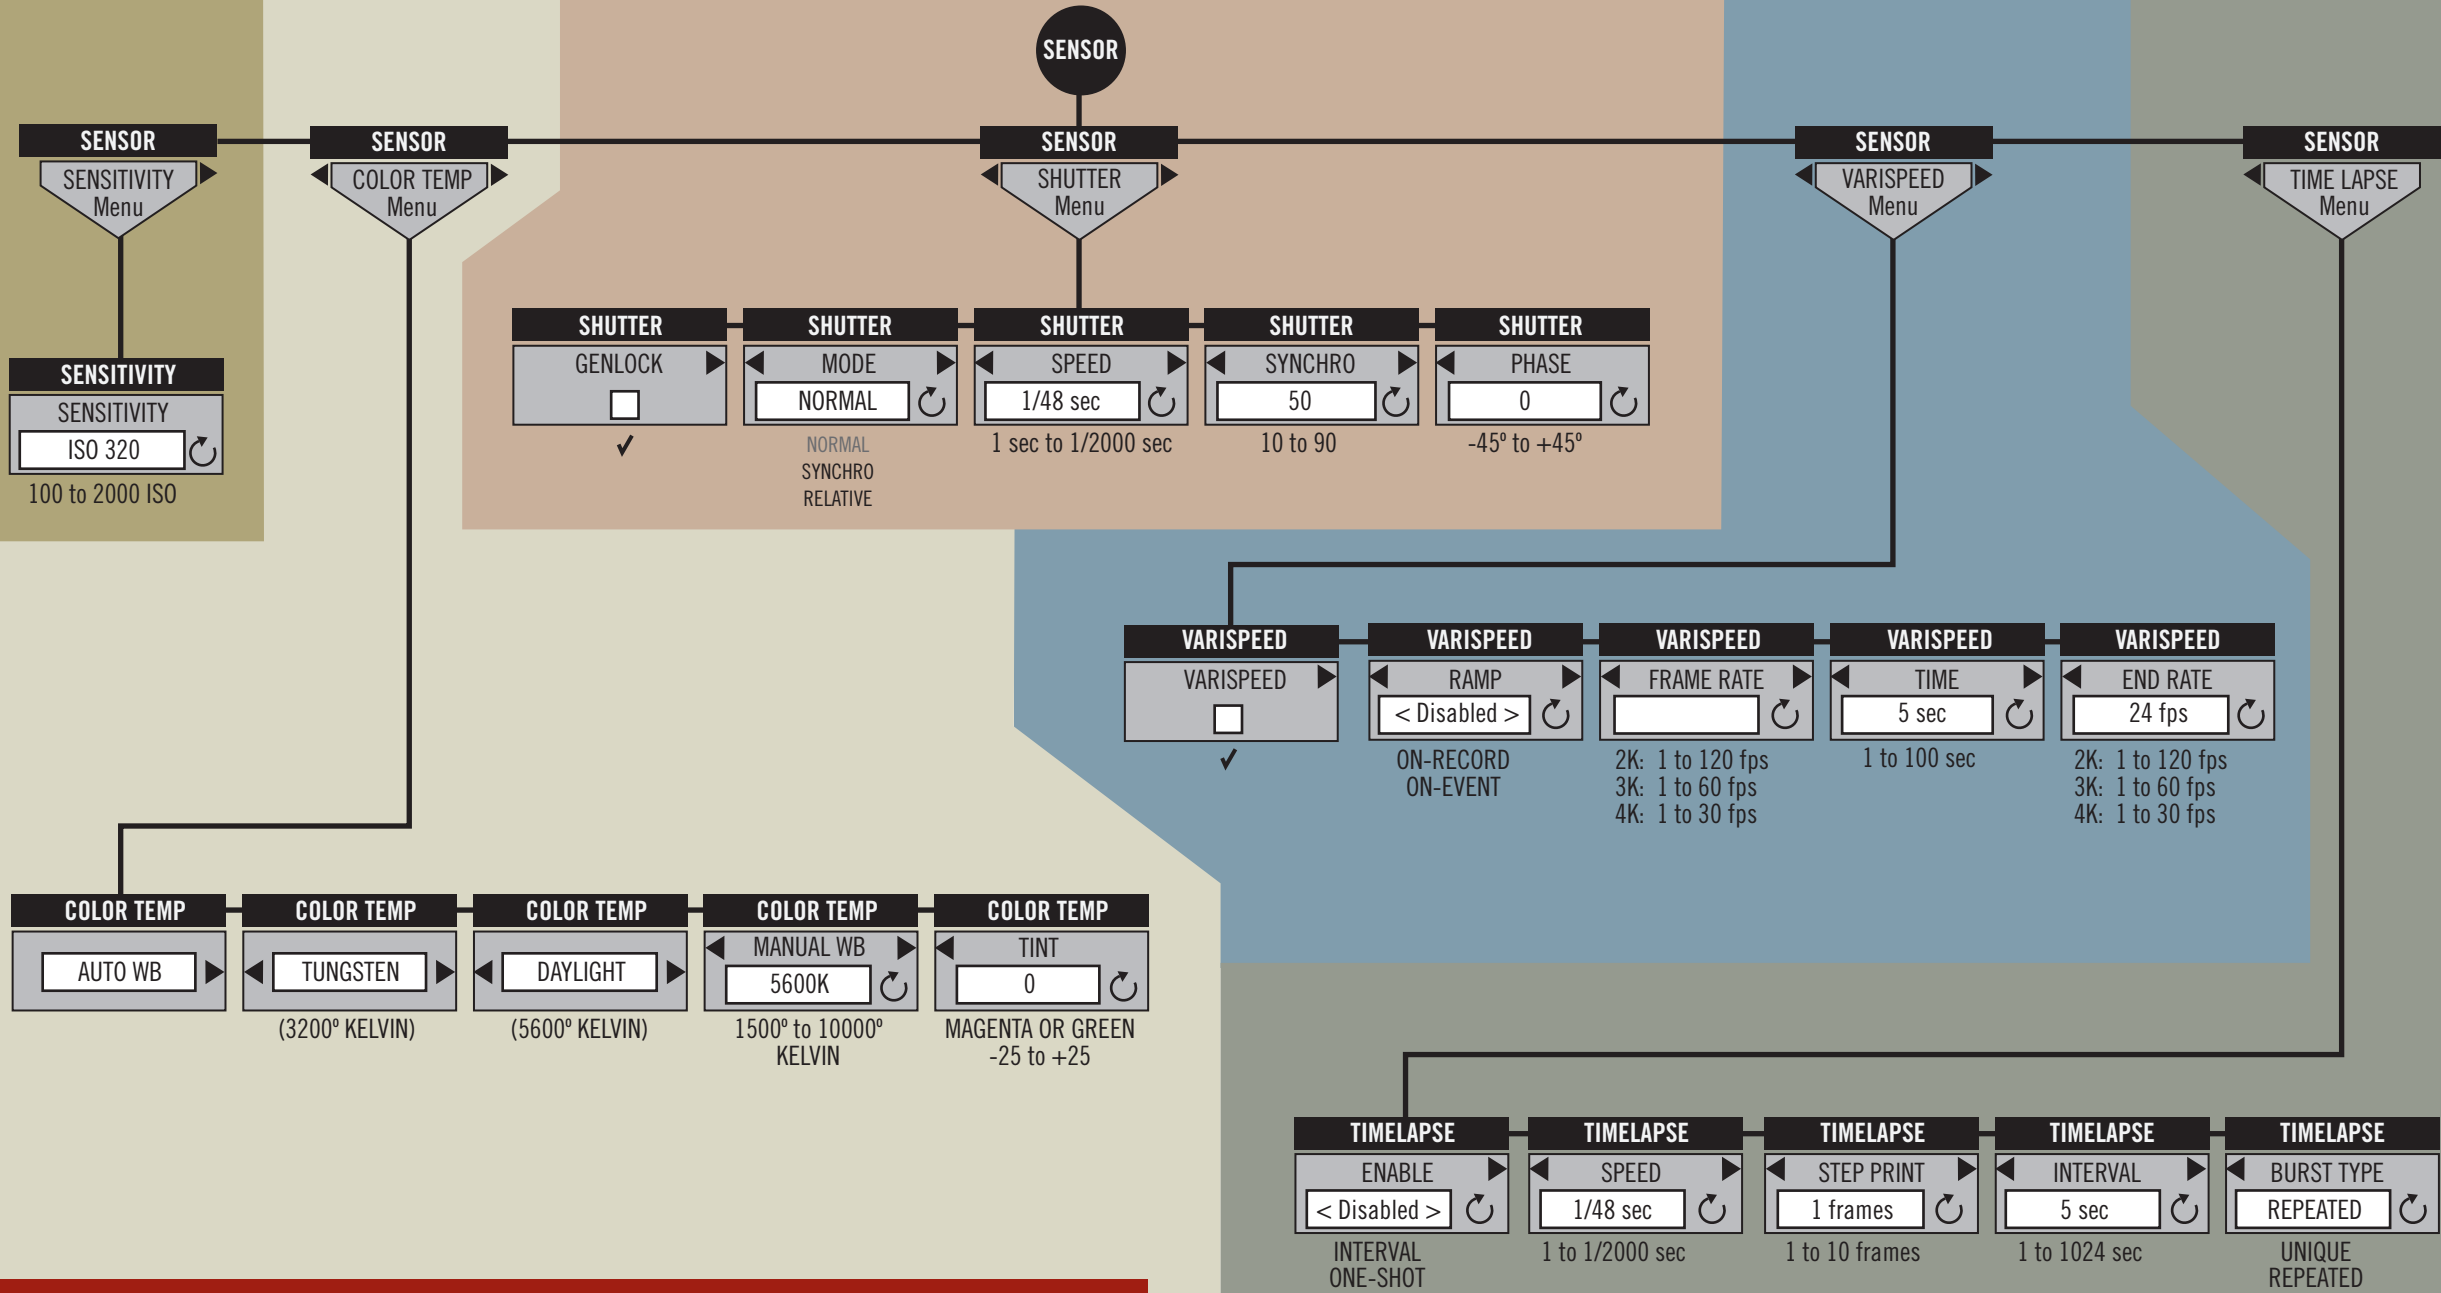

# RED ONE SYSTEM MENU MAP Pt. 2

+ ISO  
- ISO  
+ SHUTTER  
- SHUTTER

**SYSTEM**

AUTO  
 VARIABLE < 50° F  
 HOT - 86° F to 104° F  
 STANDARD < 86° F  
 QUIET < 72° F  
 SILENT < 60° F

**RED ONE SYSTEM MENU MAP Pt. 3**  
**BUILD 20.1.3**

# RED ONE SENSOR MENU MAP