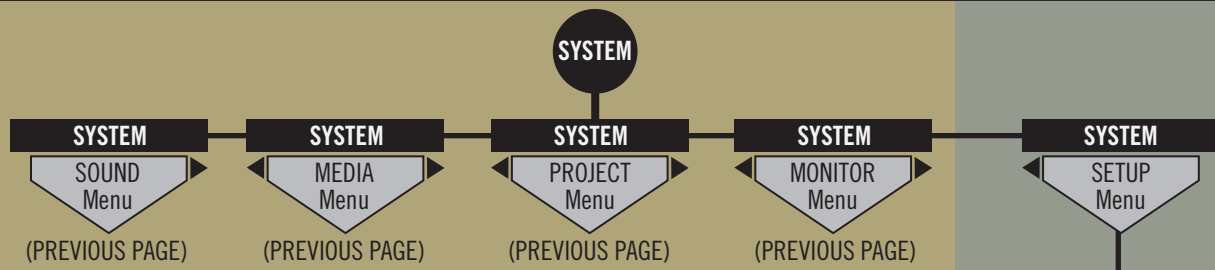

**SYSTEM**

**RED ONE SYSTEM MENU MAP Pt. 1**  
**BUILD 20.1.3**

© 2008-2009 XL Films, Ltd.

www.xlfilms.tv

# RED ONE SYSTEM MENU MAP Pt. 2

## BUILD 20.1.3

© 2008-2009 XL Films, Ltd.

www.xlfilms.tv

See System Menu Map Pt 3

See System Menu Map Pt 3

RECORD  
MAGNIFY  
AUTO WB  
COLOR  
VIEW RAW

METER  
RAMP  
TIMELAPSE  
ZEBRA 1  
ZEBRA 2

+ VOLUME 1  
- VOLUME 1  
+ VOLUME 2  
- VOLUME 2

+ ISO  
- ISO  
+ SHUTTER  
- SHUTTER

**SYSTEM**

AUTO  
 VARIABLE < 50° F  
 HOT - 86° F to 104° F  
 STANDARD < 86° F  
 QUIET < 72° F  
 SILENT < 60° F

**RED ONE SYSTEM MENU MAP Pt. 3**  
**BUILD 20.1.3**