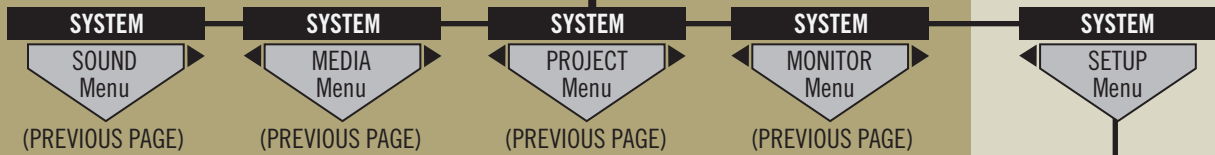

# RED ONE SYSTEM MENU MAP Pt. 2

## BUILD 20.1.3

© 2008-2009 XL Films, Ltd.

www.xlfilms.tv

See System Menu Map Pt 3

See System Menu Map Pt 3

RECORD  
MAGNIFY  
AUTO WB  
COLOR  
VIEW RAW

METER  
RAMP  
TIMELAPSE  
ZEBRA 1  
ZEBRA 2

+ VOLUME 1  
- VOLUME 1  
+ VOLUME 2  
- VOLUME 2

+ ISO  
- ISO  
+ SHUTTER  
- SHUTTER

**SYSTEM**

AUTO  
 VARIABLE < 50° F  
 HOT - 86° F to 104° F  
 STANDARD < 86° F  
 QUIET < 72° F  
 SILENT < 60° F

**RED ONE SYSTEM MENU MAP Pt. 3**  
**BUILD 20.1.3**