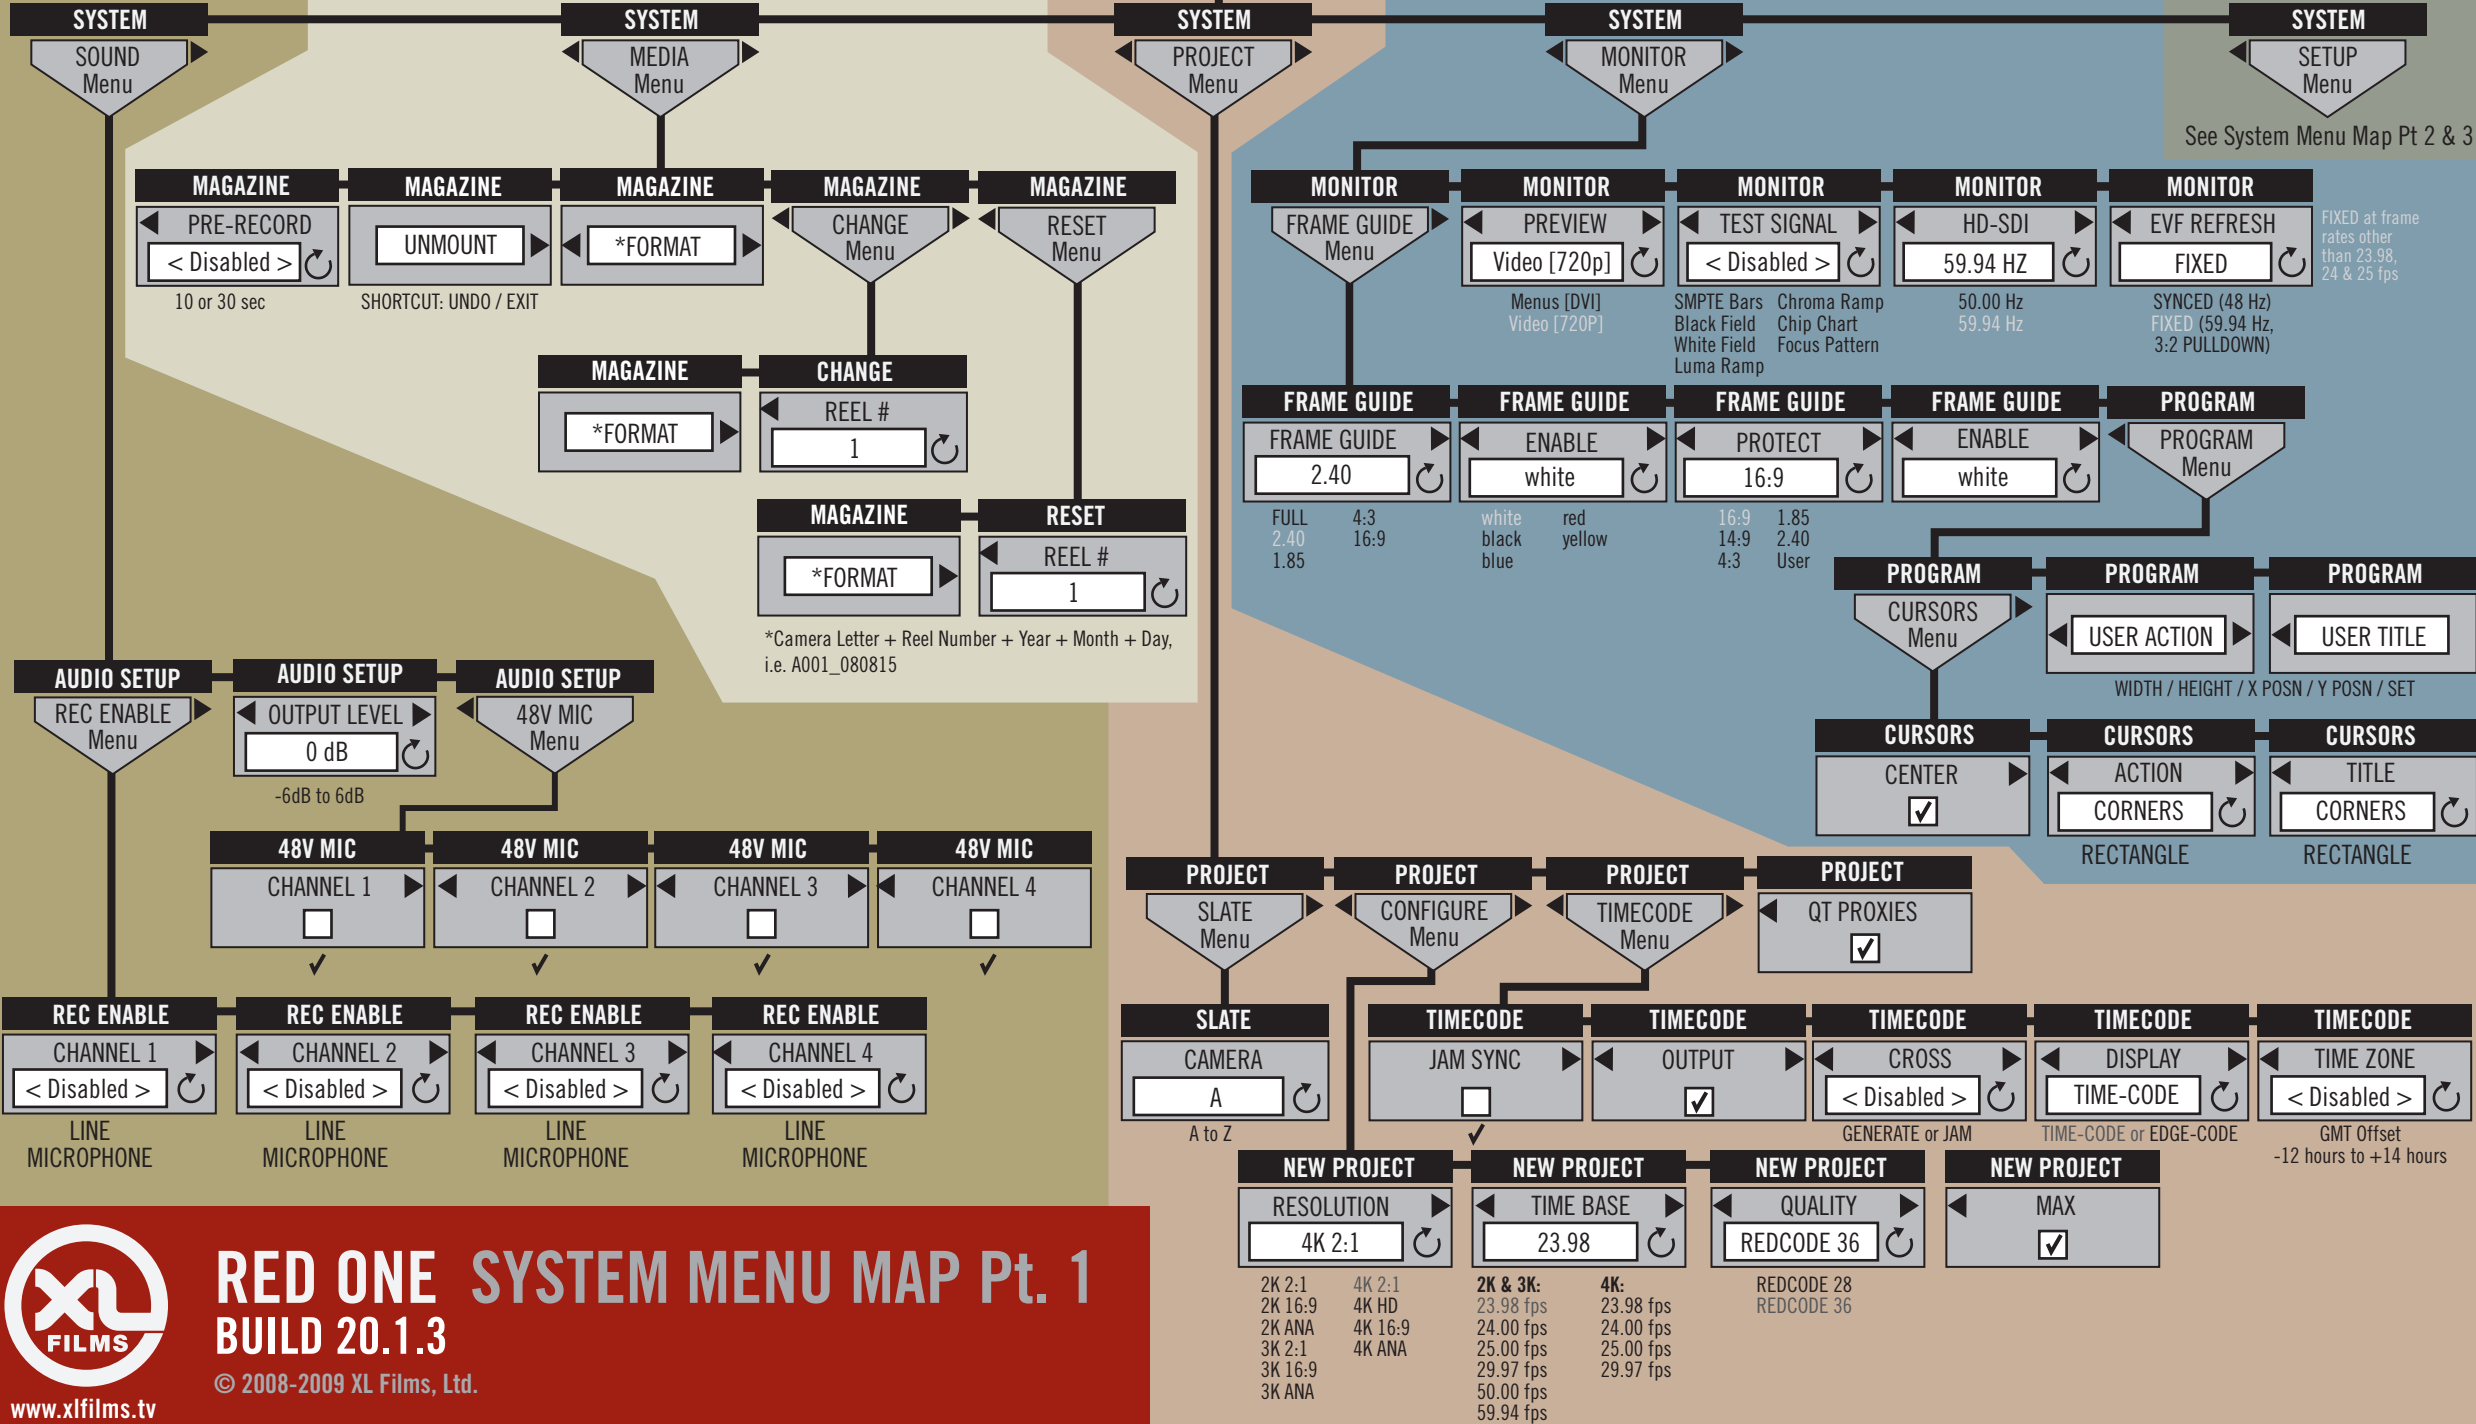

**SYSTEM**

**RED ONE SYSTEM MENU MAP Pt. 1**  
**BUILD 20.1.3**

© 2008-2009 XL Films, Ltd.

www.xlfilms.tv

# RED ONE SYSTEM MENU MAP Pt. 2

+ ISO  
- ISO  
+ SHUTTER  
- SHUTTER

**SYSTEM**

AUTO  
 VARIABLE < 50° F  
 HOT - 86° F to 104° F  
 STANDARD < 86° F  
 QUIET < 72° F  
 SILENT < 60° F

**RED ONE SYSTEM MENU MAP Pt. 3**  
**BUILD 20.1.3**

# RED ONE SENSOR MENU MAP